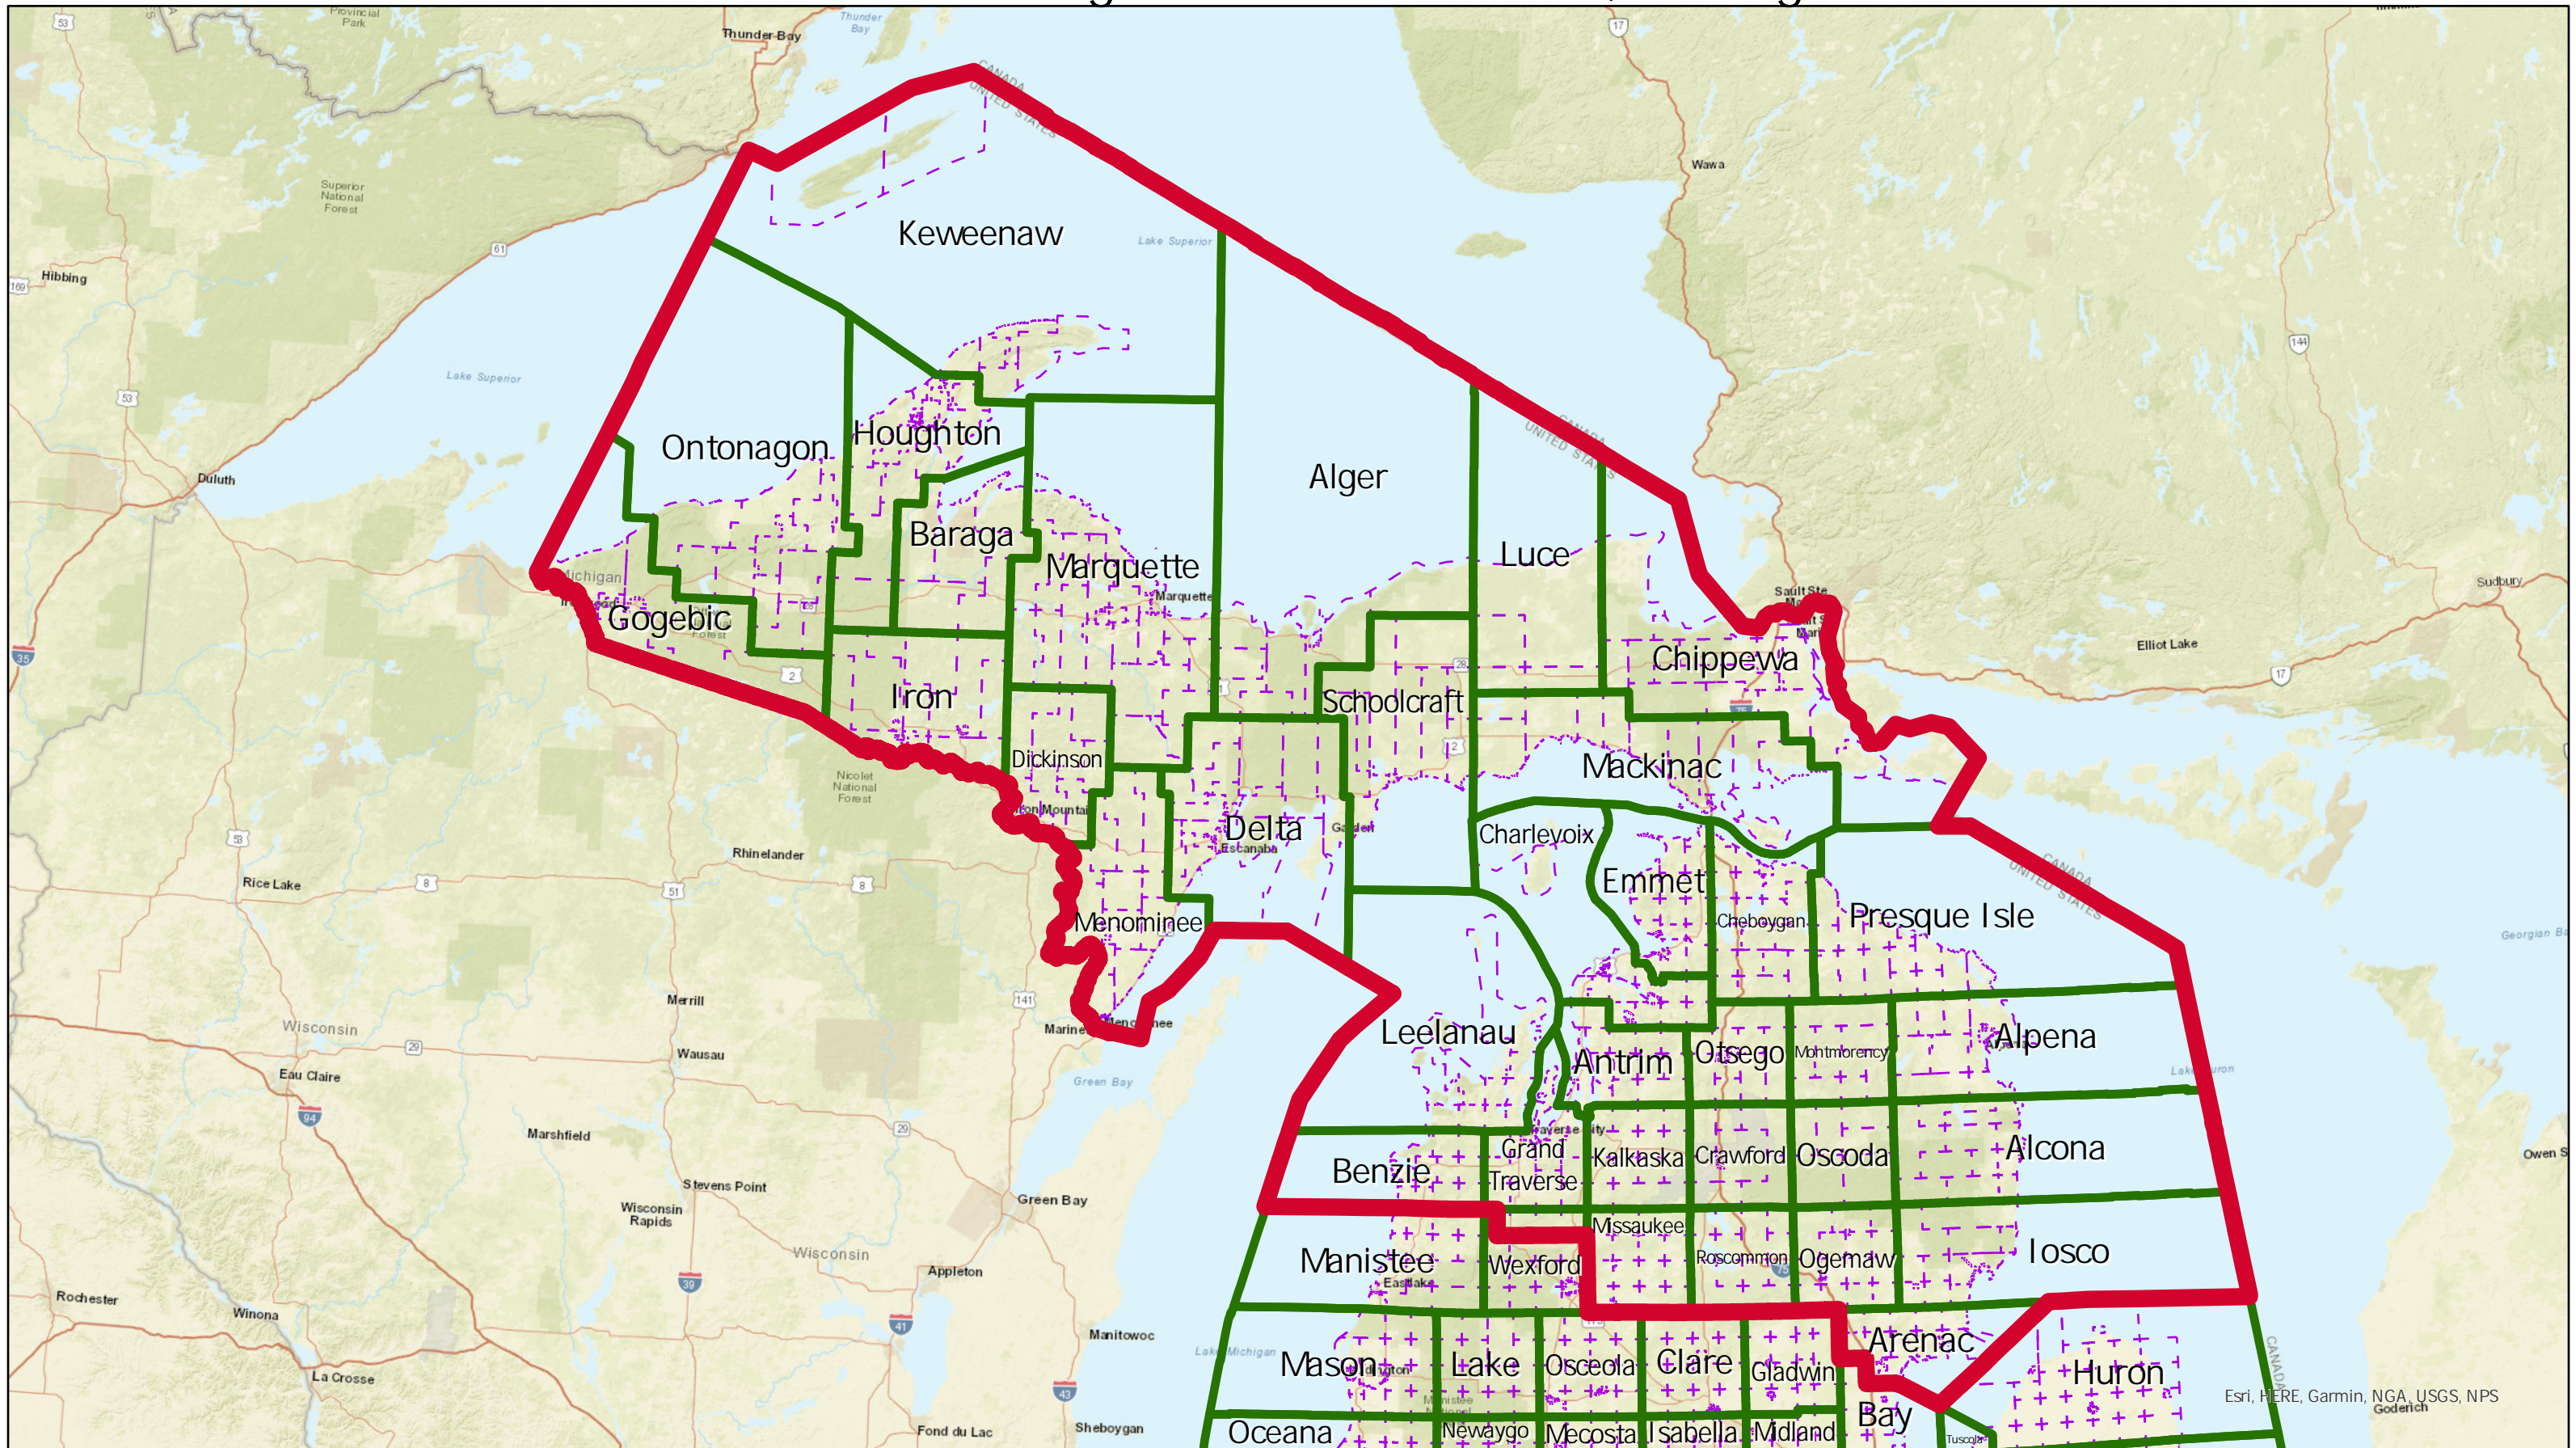

# Chestnut Congressional District 1, Michigan

 Chestnut Congressional Districts  Counties  Townships

Esri, HERE, Garmin, NGA, USGS, NPS, Goderich